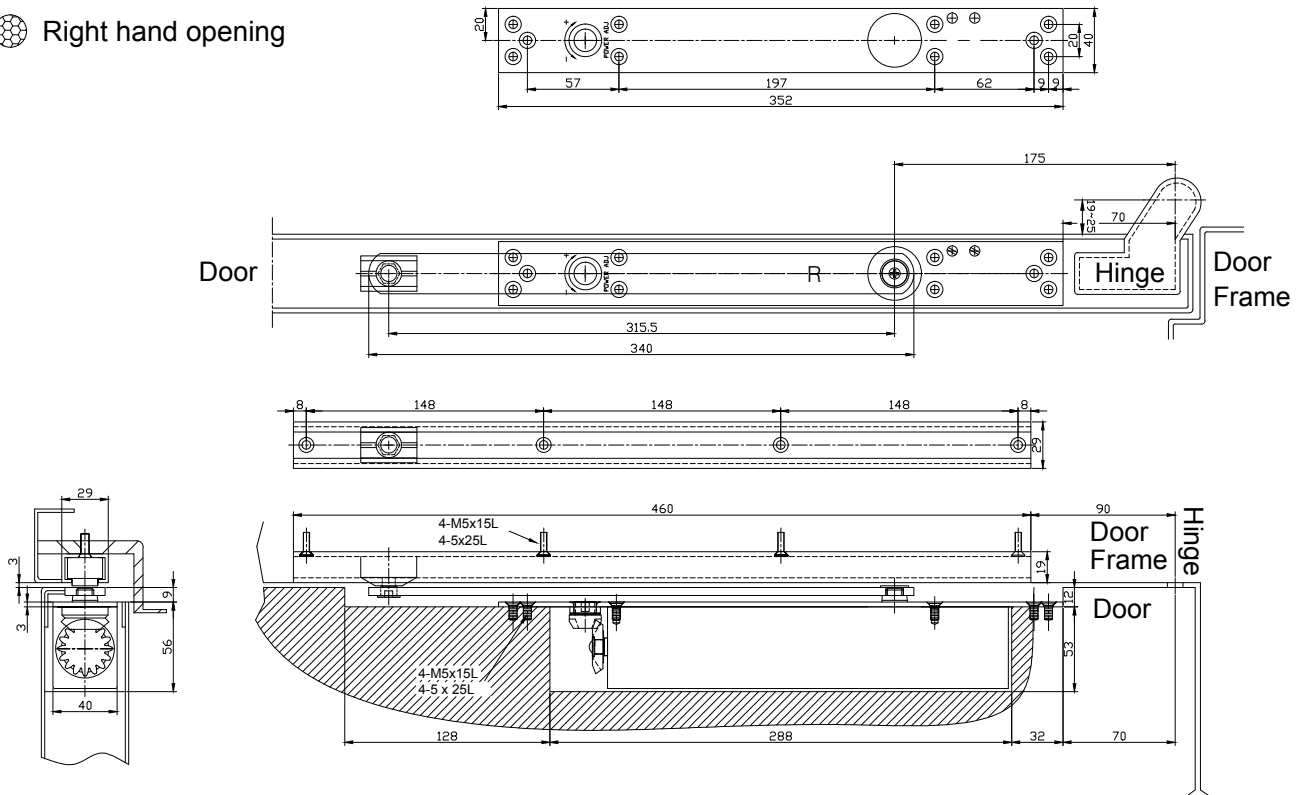

Coburn Ultima 3-6

Concealed Door Closer

Features

- Concealed door closer with adjustable closing & latching speeds
- CAM action for enhanced efficiency and durability
- Adjustable power size 3-6
- Size 3: Maximum door width 950mm
- Size 4: Maximum door width 1100mm
- Size 5: Maximum door width 1250mm
- Size 6: Maximum door width 1400mm
- Can be installed with standard or hold open arm (But supplied with hold open as standard)
- Non-handed: suitable for left and right hand opening doors
- Finish: Silver

Technical Specifications

- Door Weight: 60kg to 180kg
- Door width: 950mm to 1400mm
- Closing Force: #3 to #6
- Size: 250mm x 51mm x 40mm

Specifications

- Power Size 3-6
- EN1154:1996 + A1:2002
- Standard Security
- Certified for 500,000 cycles

Left hand opening

SPRING POWER ADJUSTMENT

ADJUST CLOSER SIZE ACCORDING TO CHART BELOW

C :CLOCKWISE

* :FACTORY PRE-SET

3~6 MODEL		
NO. OF TURNS	DIRECTION	SIZE
* 0	-	3
12	C	4
24	C	5
40	C	6

Right hand opening

For further information on our products and services:
Tel: + 44 (0)20 8545 6680, sales@coburn.co.uk, www.coburn.co.uk