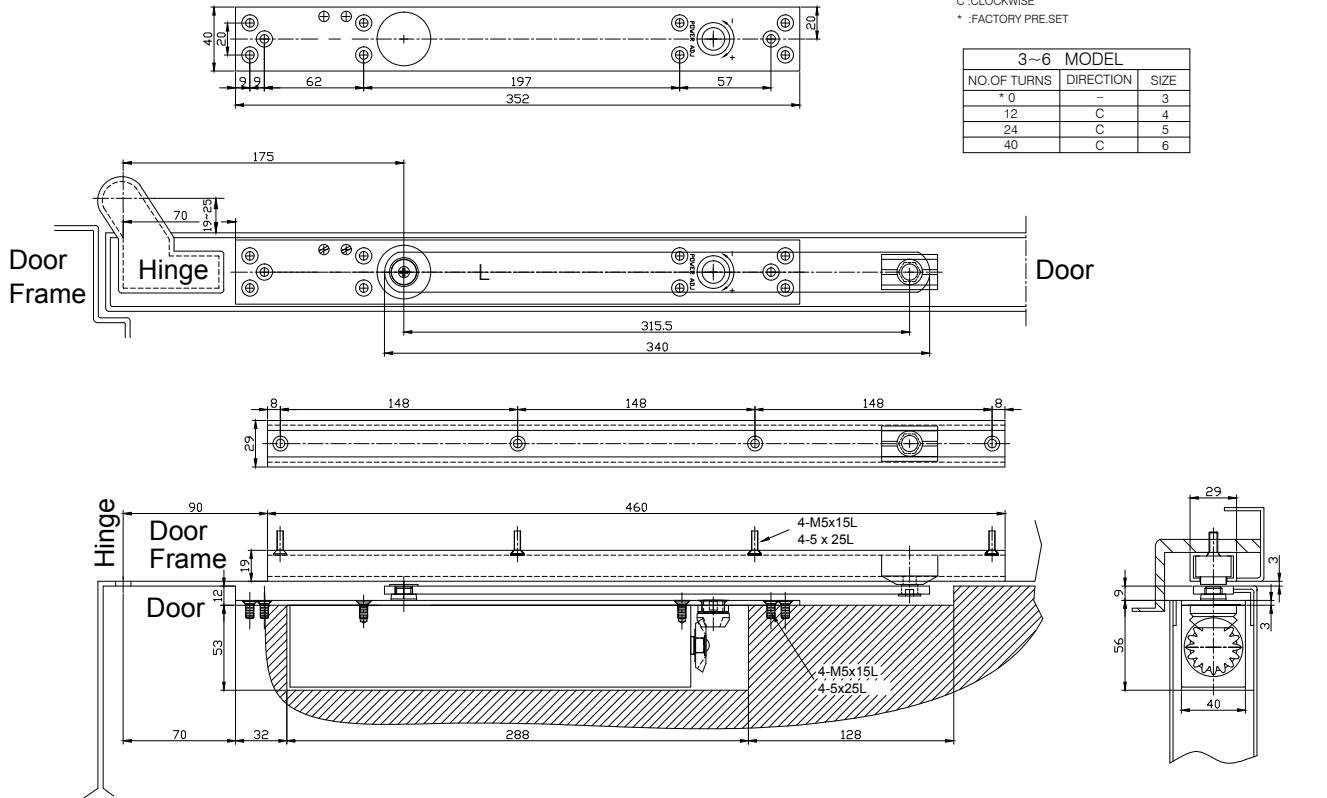

Coburn Ultima 3-6

Concealed Door Closer

Features

- Concealed door closer with adjustable closing & latching speeds
- CAM action for enhanced efficiency and durability
- Adjustable power size 3-6
- Size 3: Maximum door width 950mm
- Size 4: Maximum door width 1100mm
- Size 5: Maximum door width 1250mm
- Size 6: Maximum door width 1400mm
- Can be installed with standard or hold open arm (But supplied with hold open as standard)
- Non-handed: suitable for left and right hand opening doors
- Finish: Silver

Technical Specifications

- Door Weight: 60kg to 180kg
- Door width: 950mm to 1400mm
- Closing Force: #3 to #6
- Size: 250mm x 51mm x 40mm

Specifications

- Power Size 3-6
- EN1154:1996 + A1:2002
- Standard Security
- Certified for 500,000 cycles

Left hand opening

SPRING POWER ADJUSTMENT

ADJUST CLOSER SIZE ACCORDING TO CHART BELOW

C :CLOCKWISE

* :FACTORY PRE-SET

3~6 MODEL		
NO. OF TURNS	DIRECTION	SIZE
* 0	-	3
12	C	4
24	C	5
40	C	6

Right hand opening

For further information on our products and services:
Tel: + 44 (0)20 8545 6680, sales@coburn.co.uk, www.coburn.co.uk