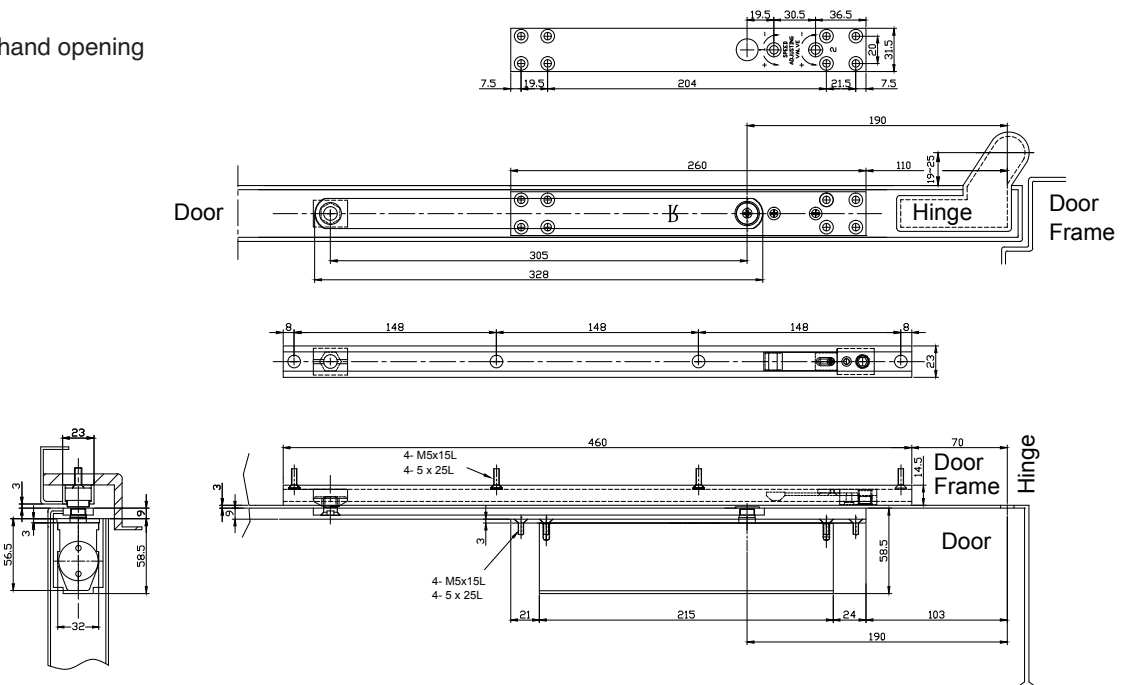

Right hand opening