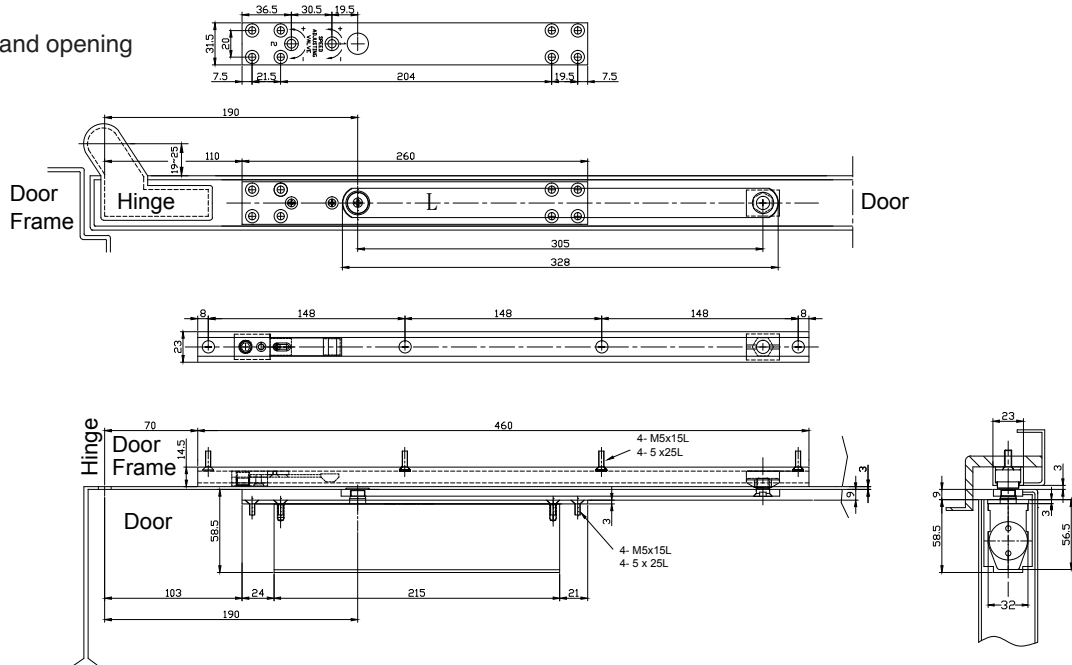

Concealed Door Closer

TECHNICAL SPECIFICATION

Left hand opening