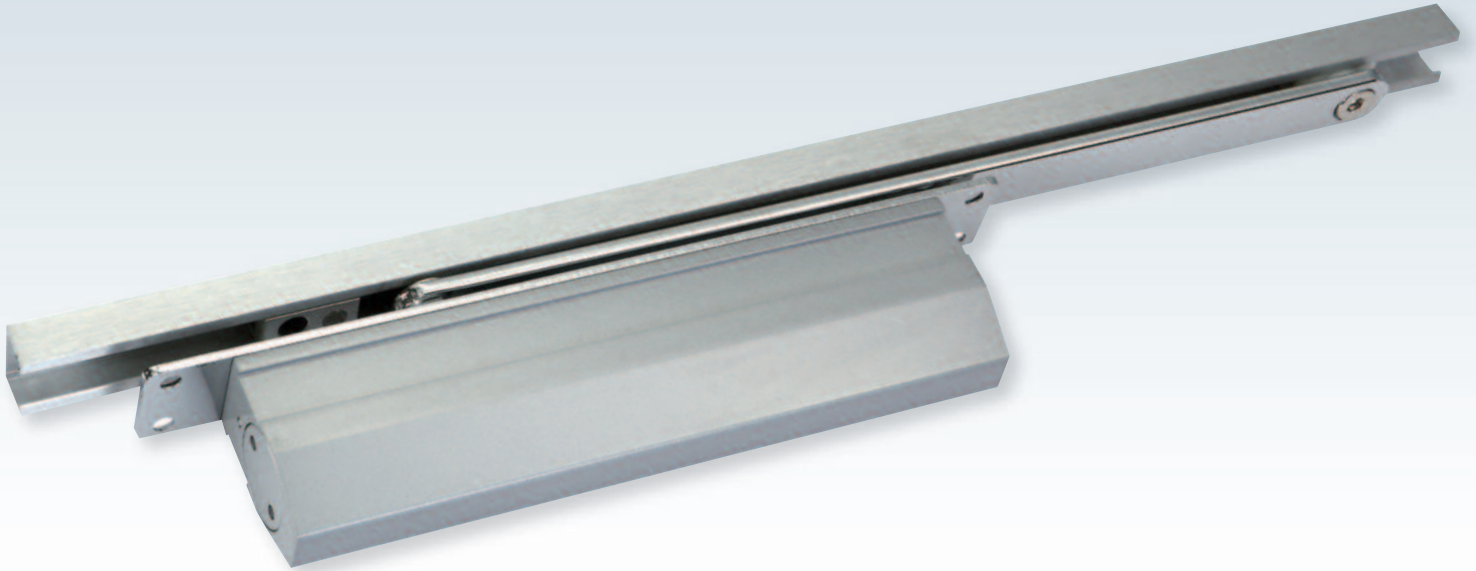

# Coburn Ultima 4F

## Concealed Door Closer

Ultima | Concealed Door Closers  
Coburn Product Data Sheet

### Features

- Concealed door closer with adjustable closing and latching speeds
- Rack and pinion mechanism
- Can be installed with standard or hold open arm
- Non-handed: suitable for left and right hand opening doors
- Back check available as an option

### Technical Specifications

- Door Weight: 80kg
- Maximum Door Width: 1100mm\*
- Closing Force: Fixed Size 4
- Dimensions: 215mm x 53.5mm x 32mm
- Template Fixed
- Certified for 500,000 Cycles in accordance with EN 1154