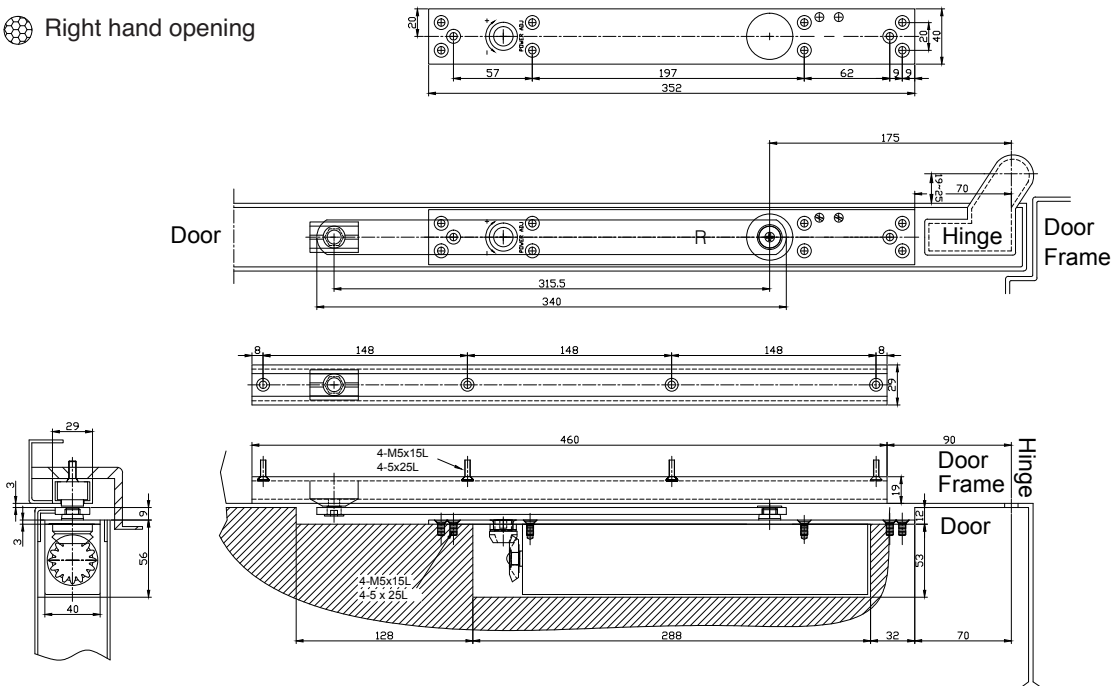

Technical Specifications

- Door Weight: 60kg - 120kg
- Closing Force: Size 3 to 6
- Dimensions: 250mm x 51mm x 40mm
- Certified for 500,000 cycles in accordance with EN 1154
- Maximum Door Width: 1400mm*

*The stated maximum door width is for standard installation.
In the case of unusually high doors or where the door is located in a draughty or windy position a larger power size of door closer should be used.

Connect with  **COBURN**
DOOR SOLUTIONS

Concealed Door Closer

TECHNICAL SPECIFICATION

☉ Left hand opening

SPRING POWER ADJUSTMENT

ADJUST CLOSER SIZE ACCORDING TO CHART BELOW

C : CLOCKWISE

* : FACTORY PRE-SET

3~6 MODEL		
NO. OF TURNS	DIRECTION	SIZE
* 0	-	3
12	C	4
24	C	5
40	C	6

☉ Right hand opening

For further information on Coburn products and services:

Coburn Sliding Systems India PTE Ltd

27 Weston Street, Room No 302,
3rd Floor, Kolkata – 700012. India
Tel: 91 33 46011916 - 40084842
sales@coburn.in
www.coburn.in