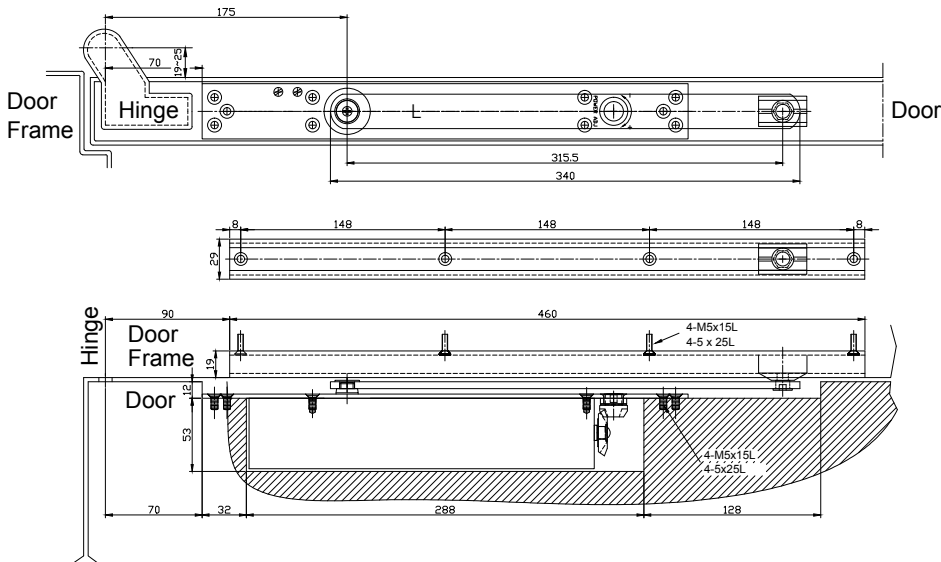

Concealed Door Closer

TECHNICAL SPECIFICATION

☉ Left hand opening